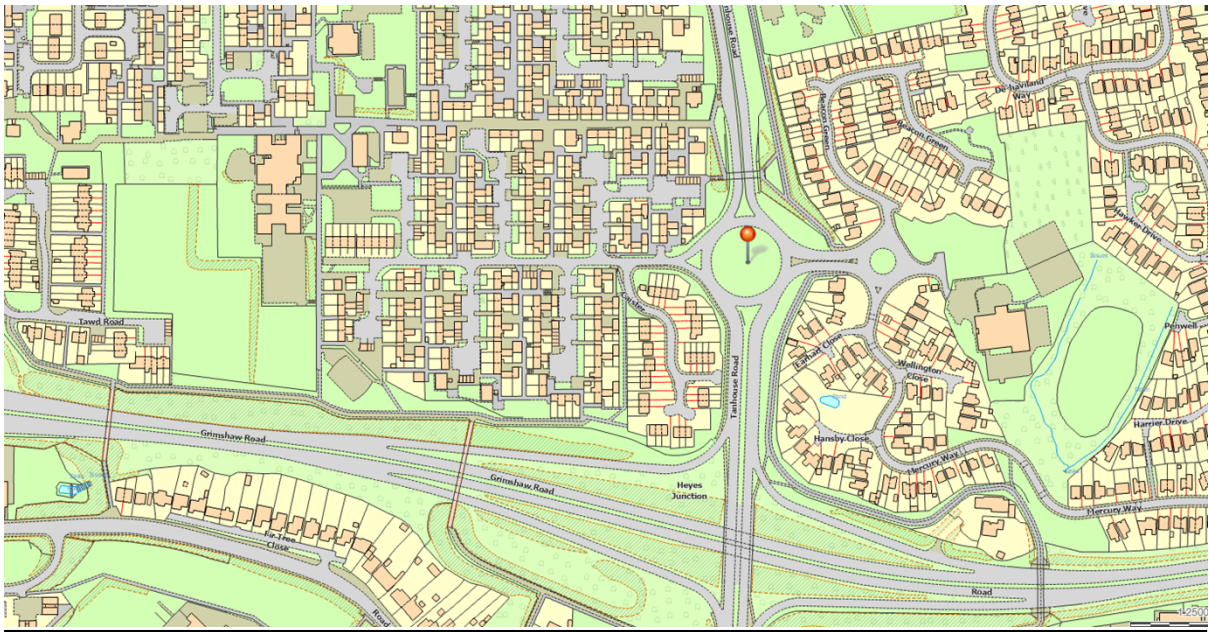

## Appendix 1 – Proposed Meadow Area Locations

**Hill Rise View, Aughton – adjacent to Northway – L39 3**

## Roundabouts

**Tanhouse, Skelmersdale – Elswick, Enstone and Egerton**

## Appendix 1 – Proposed Meadow Area Locations