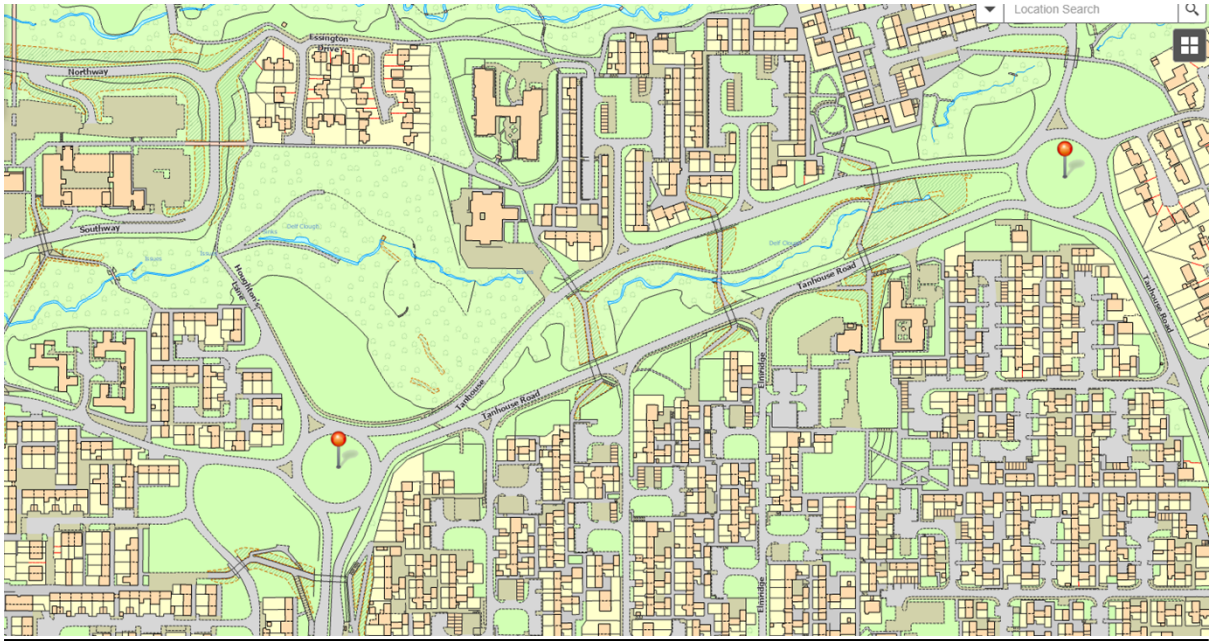

## Appendix 1 – Proposed Meadow Area Locations

**Hill Rise View, Aughton – adjacent to Northway – L39 3**

## Roundabouts

**Tanhouse, Skelmersdale – Elswick, Enstone and Egerton**

## Appendix 1 – Proposed Meadow Area Locations