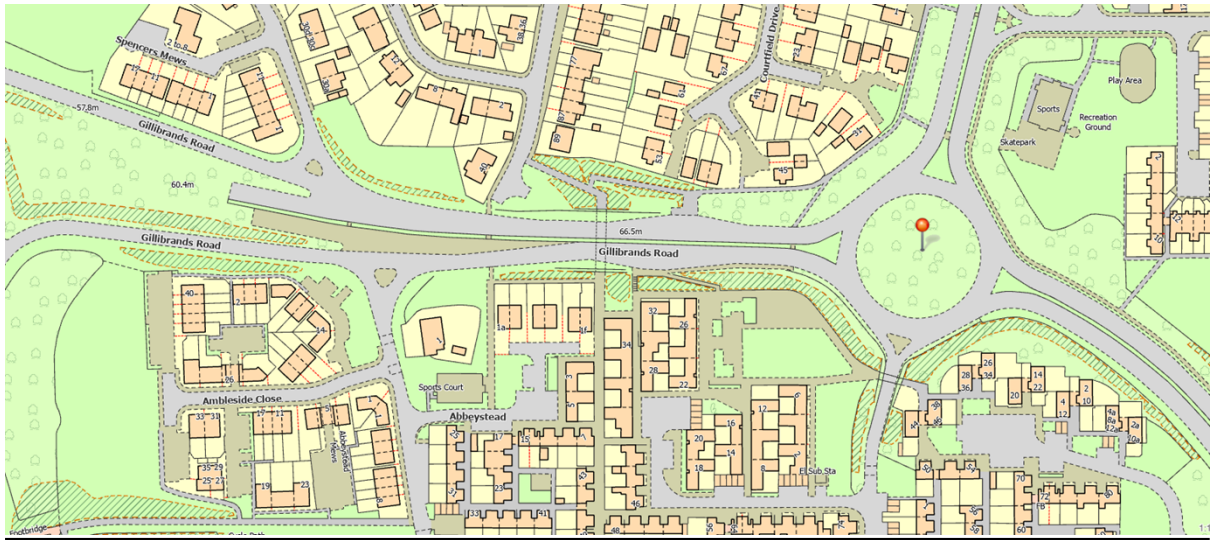

Appendix 1 – Proposed Meadow Area Locations

Birch Green, Skelmersdale – Stannanought Road, Birch Green Road and Fairhaven