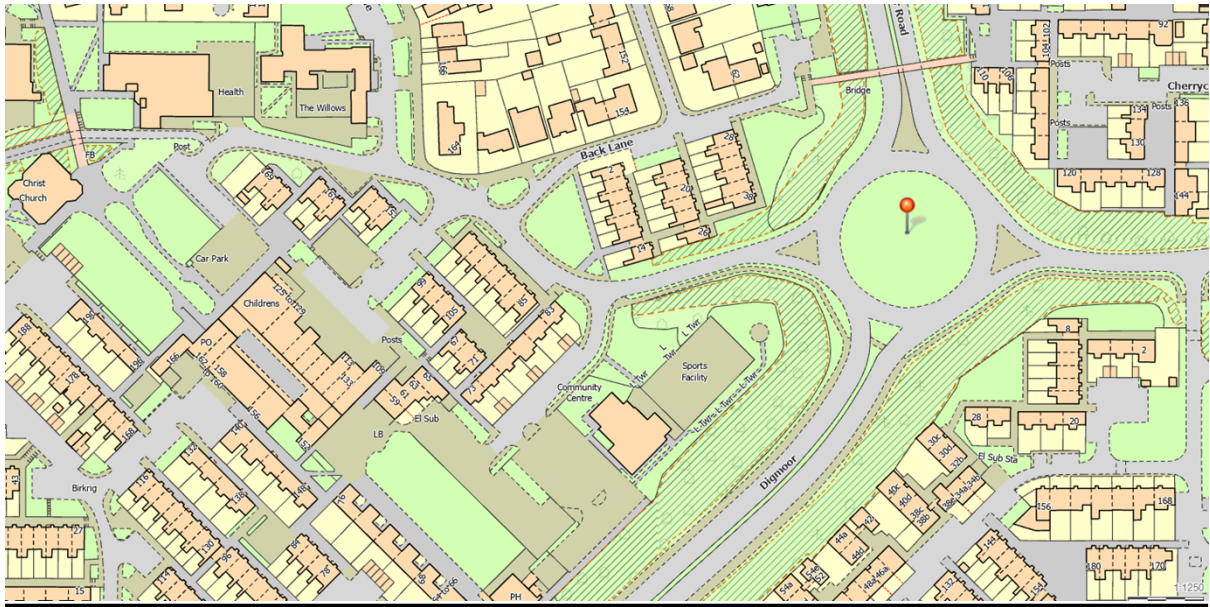

Appendix 1 – Proposed Meadow Area Locations

Birch Green, Skelmersdale – Stannanought Road, Birch Green Road and Fairhaven